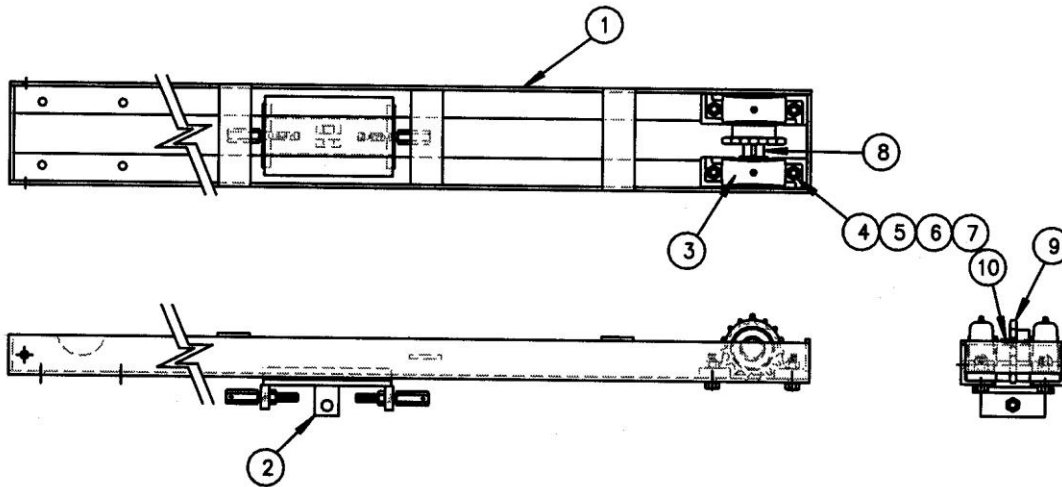

PARTS LIST

HPSS-CW

TROLLEY CHAIN ASSEMBLY

ITEM NBR	DESCRIPTION	PART NBR	NO. REQU'D
1	TROLLEY TRACK	HP510-100	1
2	TROLLEY TRUCK ASSEMBLY	HP540-200	1
3	UCP 207-20 PILLOW BLOCK BEARING	HP540-123	2
4	1/2" - 13 NC X 1-3/4" LG HHCS		4
5	1/2" DIAMETER FLAT WASHER		8
6	1/2" DIAMETER SPLIT LOCK WASHER		4
7	1/2" - 13 NC HEX NUT		4
8	TROLLEY SHAFT	HP540-121	1
9	50B18 WITH 1-1/4" BORE, 1/4" KEYWAY, 2 SET SCREWS	HP540-122	1
10	1/4" KEY STOCK		1