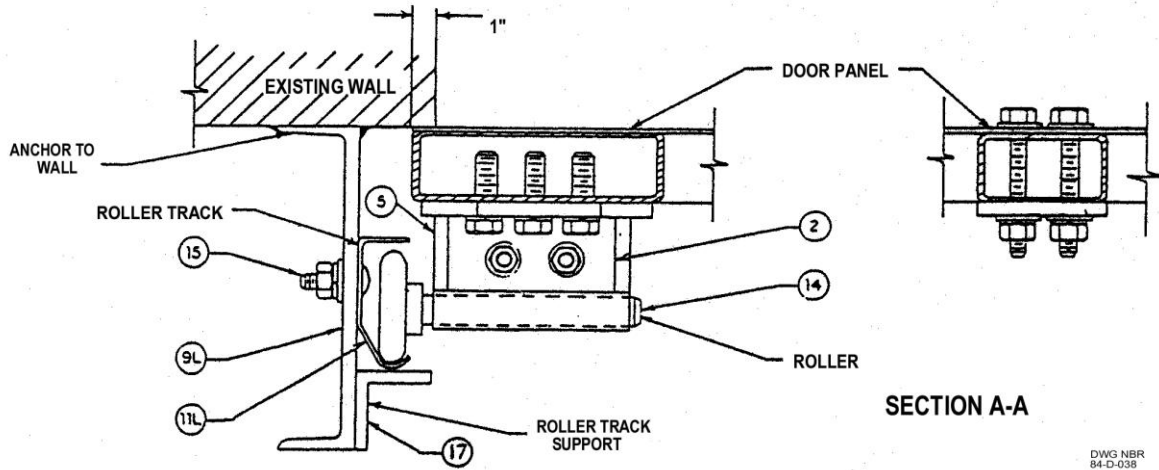

PARTS LIST

HPSS-CW

ROLLERS, BRACKET, HINGES

ITEM NBR	DESCRIPTION	PART NBR	# REQ'D
1	TOP ROLLER SUPPORT	HP340-122	***
2	INTERMEDIATE ROLLER SUPPORT	HP340-123	***
4	END STRAP HINGE	HP340-101	***
5	END ANGLE BRACKET	HP340-102	***
17	VERTICAL ROLLER TRACK SUPPORT	HP410-016	2
11L	VERTICAL 3" TRACK (LEFTHAND)	HP410-041	1
11R	VERTICAL 3" TRACK (RIGHTHAND)	HP410-041	1
9L	VERTICAL TRACK SUPPORT CHANNEL (LEFTHAND)	HP410-015L	1
9R	VERTICAL TRACK SUPPORT CHANNEL (RIGHTHAND)	HP410-015R	1
14	ROLLER ASSEMBLY	HP340-120	1
15	ROLLER TRACK CARRIAGE BOLT C/W NUT		***

*** - depends on door size

- present on doors designed for 14" and 20" w/g

PARTS LIST

HPSS-CW

ROLLERS, BRACKET, HINGES

DWG NBR
84-D-038

DWG NBR
84-D-038