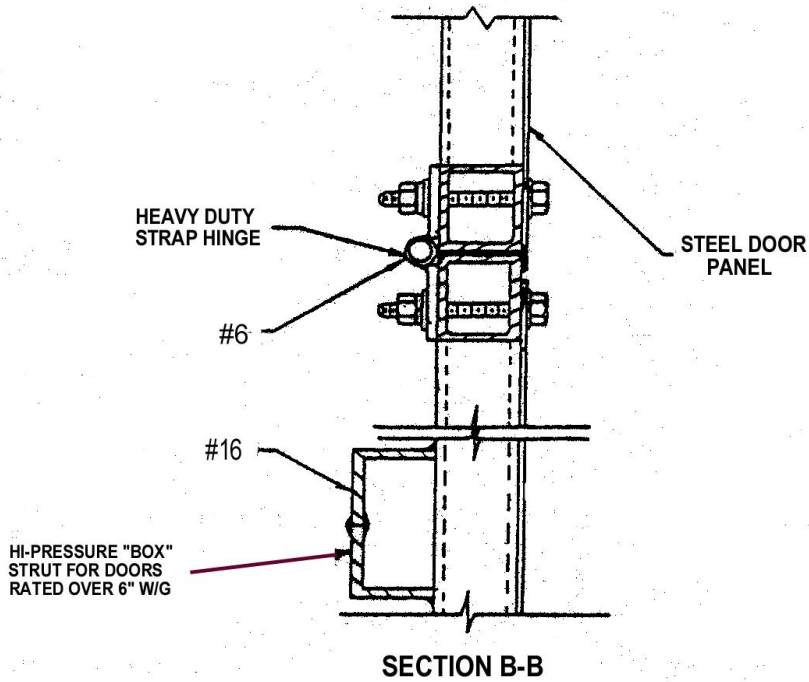

PARTS LIST

HPSS-CW

ROLLERS, BRACKET, HINGES

ITEM NBR	DESCRIPTION	PART NBR	# REQ'D
1	TOP ROLLER SUPPORT	HP340-122	***
2	INTERMEDIATE ROLLER SUPPORT	HP340-123	***
4	END STRAP HINGE	HP340-101	***
5	END ANGLE BRACKET	HP340-102	***
17	VERTICAL ROLLER TRACK SUPPORT	HP410-016	2
11L	VERTICAL 3" TRACK (LEFTHAND)	HP410-041	1
11R	VERTICAL 3" TRACK (RIGHTHAND)	HP410-041	1
9L	VERTICAL TRACK SUPPORT CHANNEL (LEFTHAND)	HP410-015L	1
9R	VERTICAL TRACK SUPPORT CHANNEL (RIGHTHAND)	HP410-015R	1
14	ROLLER ASSEMBLY	HP340-120	1
15	ROLLER TRACK CARRIAGE BOLT C/W NUT		***

*** - depends on door size

- present on doors designed for 14" and 20" w/g

PARTS LIST

HPSS-CW

ROLLERS, BRACKET, HINGES

DWG NBR
84-D-038

DWG NBR
84-D-038