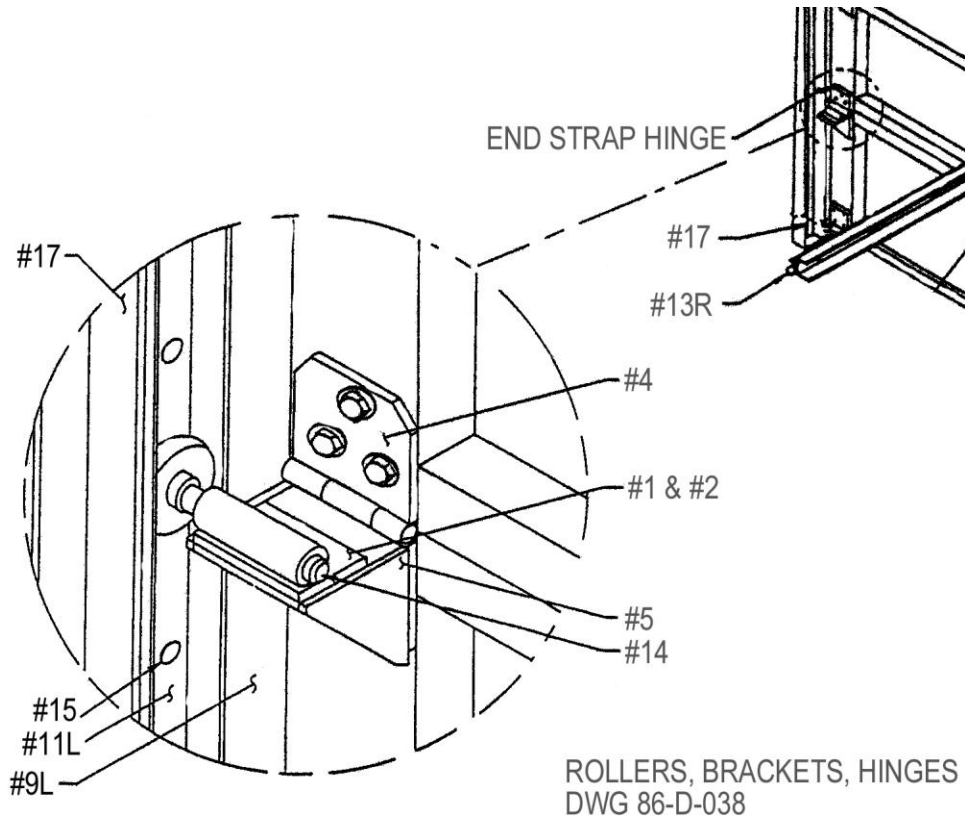

PARTS LIST

HPSS-CW

ROLLERS, BRACKET, HINGES

ITEM NBR	DESCRIPTION	PART NBR	# REQ'D
1	TOP ROLLER SUPPORT	HP340-122	***
2	INTERMEDIATE ROLLER SUPPORT	HP340-123	***
4	END STRAP HINGE	HP340-101	***
5	END ANGLE BRACKET	HP340-102	***
17	VERTICAL ROLLER TRACK SUPPORT	HP410-016	2
11L	VERTICAL 3" TRACK (LEFTHAND)	HP410-041	1
11R	VERTICAL 3" TRACK (RIGHTHAND)	HP410-041	1
9L	VERTICAL TRACK SUPPORT CHANNEL (LEFTHAND)	HP410-015L	1
9R	VERTICAL TRACK SUPPORT CHANNEL (RIGHTHAND)	HP410-015R	1
14	ROLLER ASSEMBLY	HP340-120	1
15	ROLLER TRACK CARRIAGE BOLT C/W NUT		***

*** - depends on door size

- present on doors designed for 14" and 20" w/g

PARTS LIST

HPSS-CW

ROLLERS, BRACKET, HINGES

DWG NBR
84-D-038

DWG NBR
84-D-038