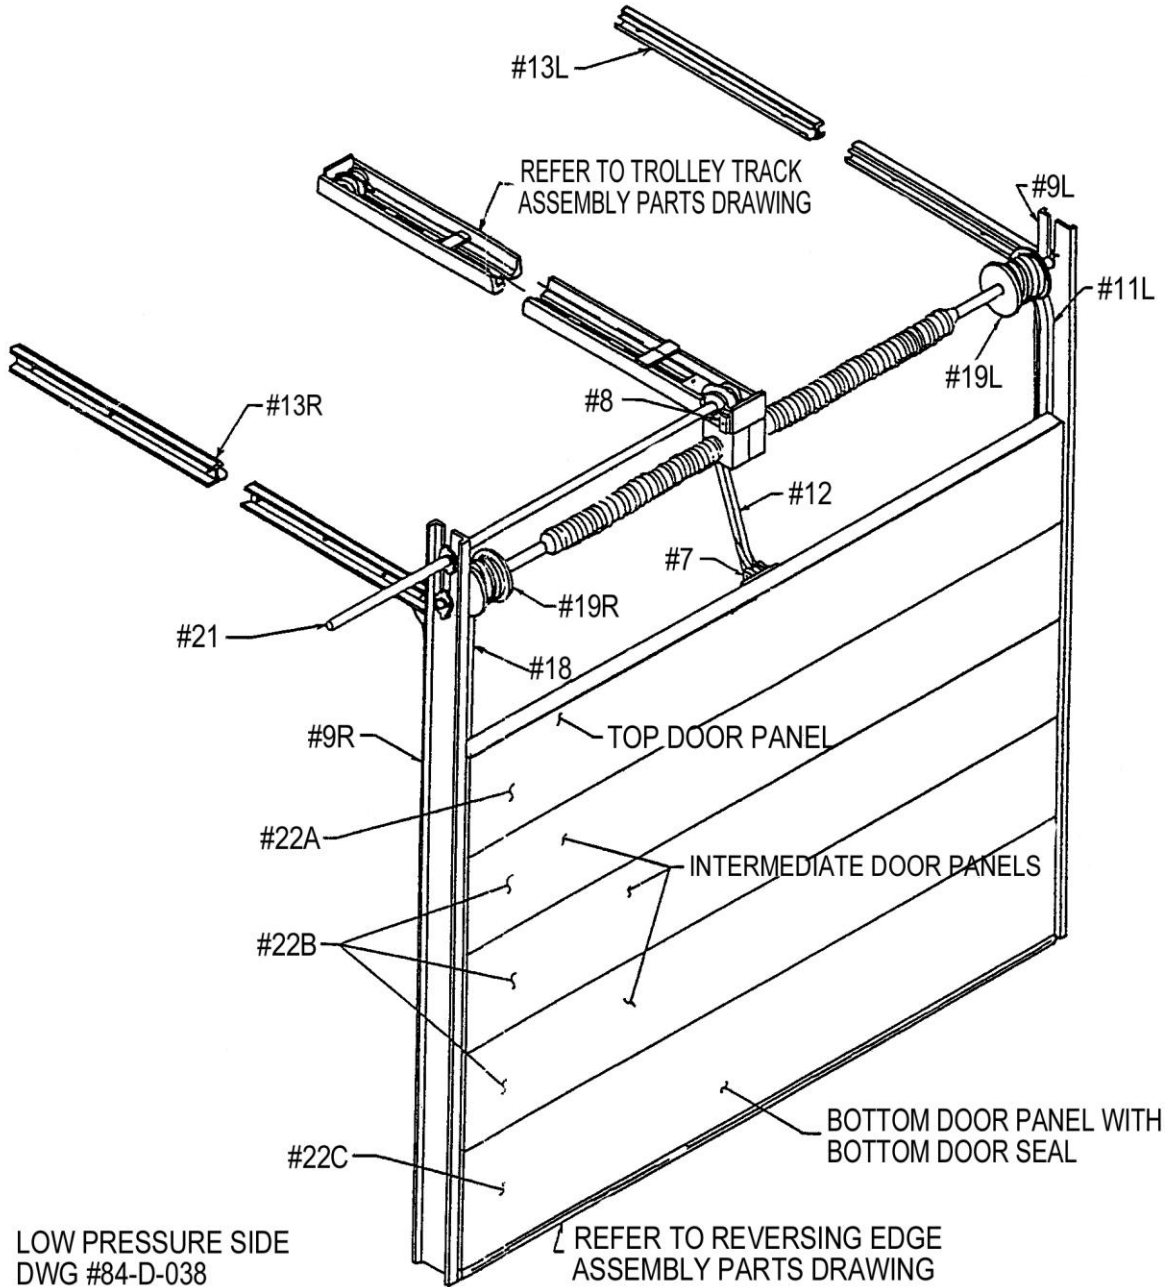

PARTS LIST

HPSS-CW

HIGH PRESSURE SIDE

ITEM NBR	DESCRIPTION	PART NBR	NO REQU'D
#7	LIFT ARM ASSEMBLY		1
#8	TROLLEY TRACK MOUNTING BRACKET	HP540-100	1
#9L	VERTICAL TRACK SUPPORT CHANNEL (LEFT HAND)	HP410-015L	1
#9R	VERTICAL TRACK SUPPORT CHANNEL (RIGHT HAND)	HP410-015R	1
#11L	VERTICAL 3" TRACK (LEFT HAND)	HP410-041	1
#11R	VERTICAL 3" TRACK (RIGHT HAND)	HP410-041	1
#12	LIFT ARM	HP540-102	1
#13L	HORIZONTAL 3" TRACK (LEFT HAND)	HP410-040L	1
#13R	HORIZONTAL 3" TRACK (RIGHT HAND)	HP410-040R	1
#18	CABLE ASSEMBLY	CBL6X26-***	2
#19L	CABLE DRUM WITH KEY STOCK (LEFT HAND)	HP800-203L	1
#19R	CABLE DRUM WITH KEY STOCK (RIGHT HAND)	HP800-203R	1
#21	JACK SHAFT	HP630-010	1
#22A	TOP DOOR PANEL	HP310-000	1
#22B	INTERMEDIATE DOOR PANELS	HP320-000	***
#22C	BOTTOM DOOR PANEL	HP330-000	1

*** DEPENDS ON DOOR SIZE

PARTS LIST

HPSS-CW

HIGH PRESSURE SIDE

LOW PRESSURE SIDE
DWG #84-D-038